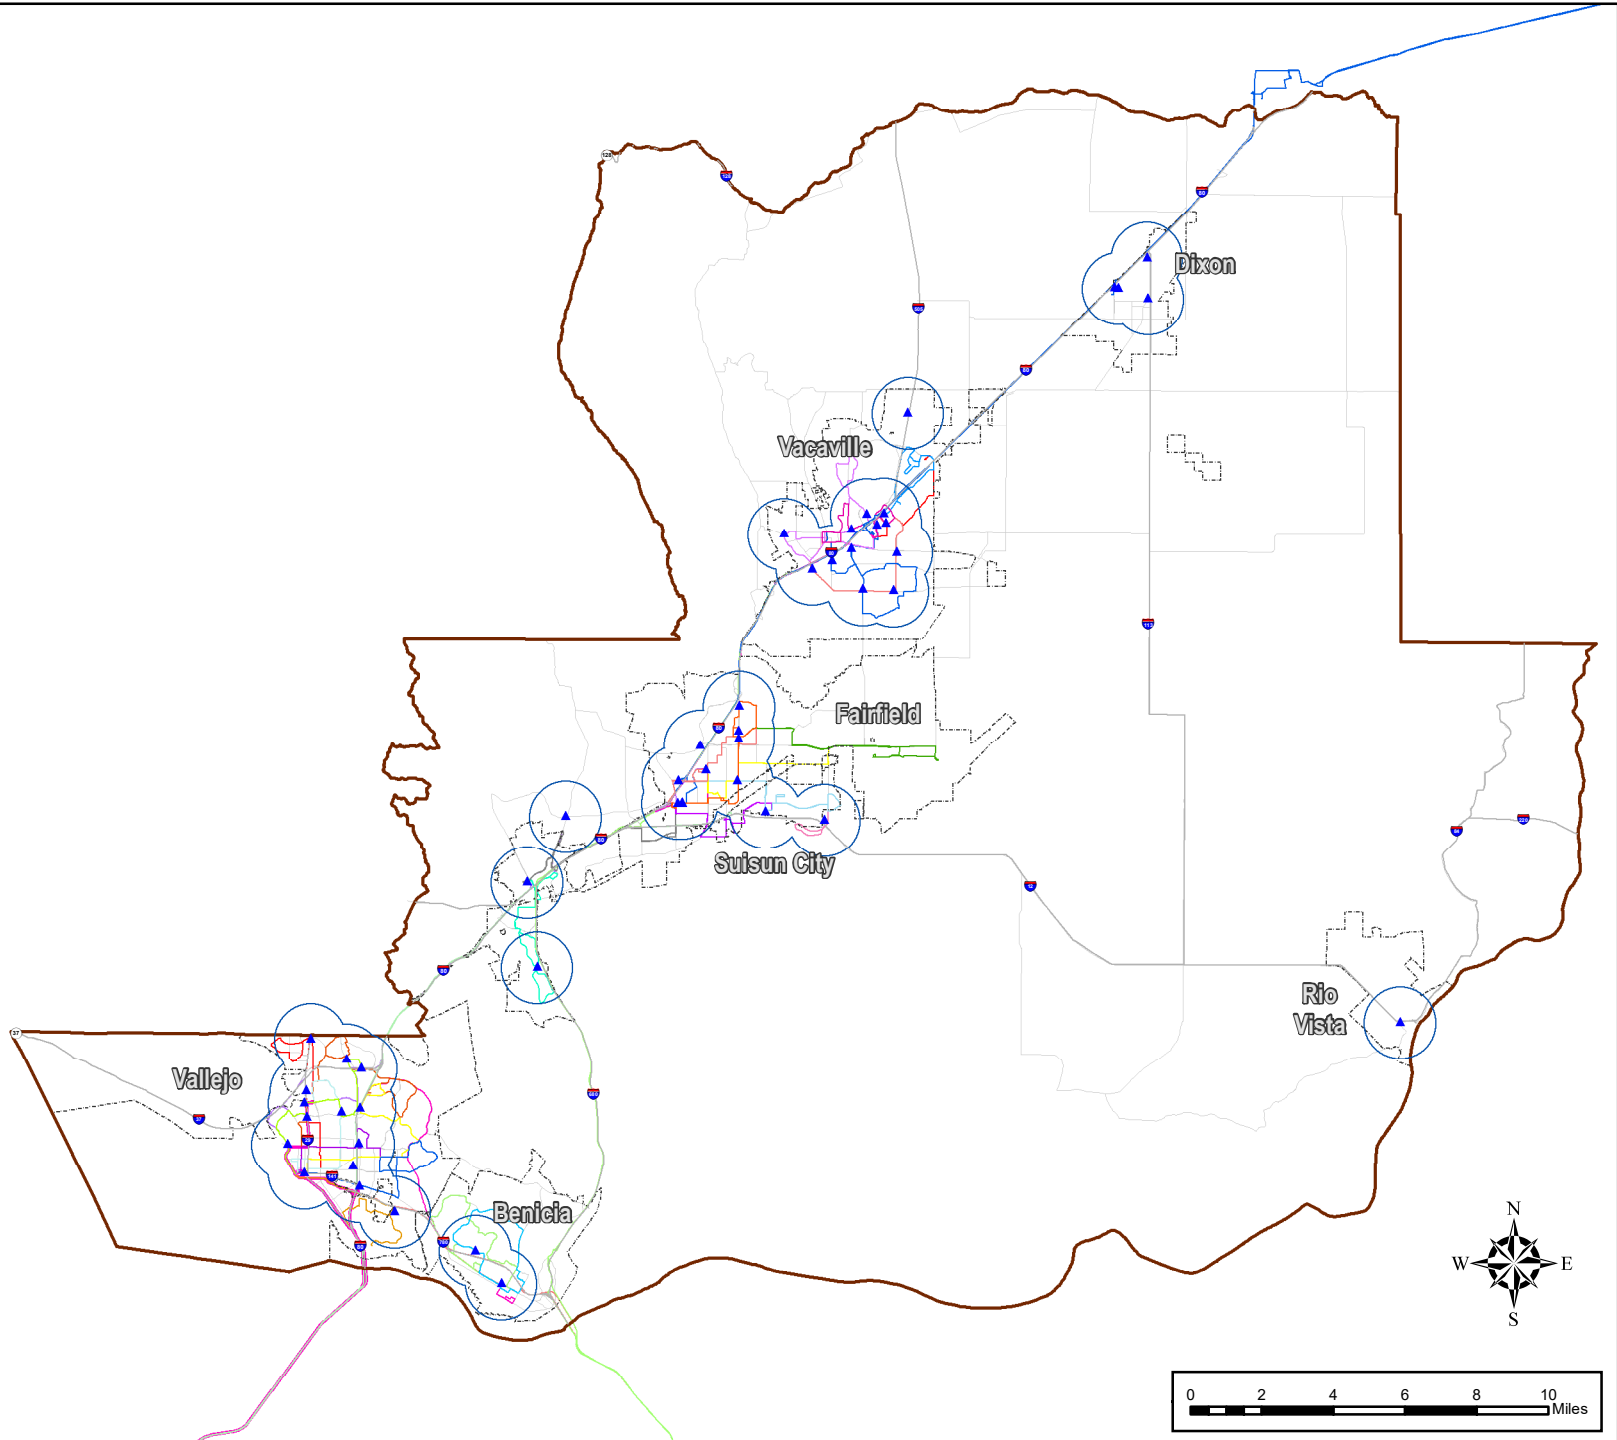

**Legend**

-  Grocery Stores
-  Grocery Stores - 1 mile radius
-  Highways
-  Major Roads
-  City Boundary
-  County Boundary

**Fairfield Bus Routes**

-  Route 1
-  Route 2
-  Route 20
-  Route 3
-  Route 30
-  Route 4
-  Route 40
-  Route 5
-  Route 6
-  Route 7
-  Route 8
-  Route 9
-  Route 90
-  Highways

**Vacaville Bus Routes**

-  Route 1
-  Route 2
-  Route 4
-  Route 5
-  Route 6
-  Route 8

**Vallejo Bus Routes**

-  Route 1
-  Route 15
-  Route 17
-  Route 2
-  Route 20
-  Route 3
-  Route 4
-  Route 5
-  Route 6
-  Route 7
-  Route 78
-  Route 8
-  Route 80
-  Route 85

**Grocery Stores and Public Transportation Routes  
- Solano County -**