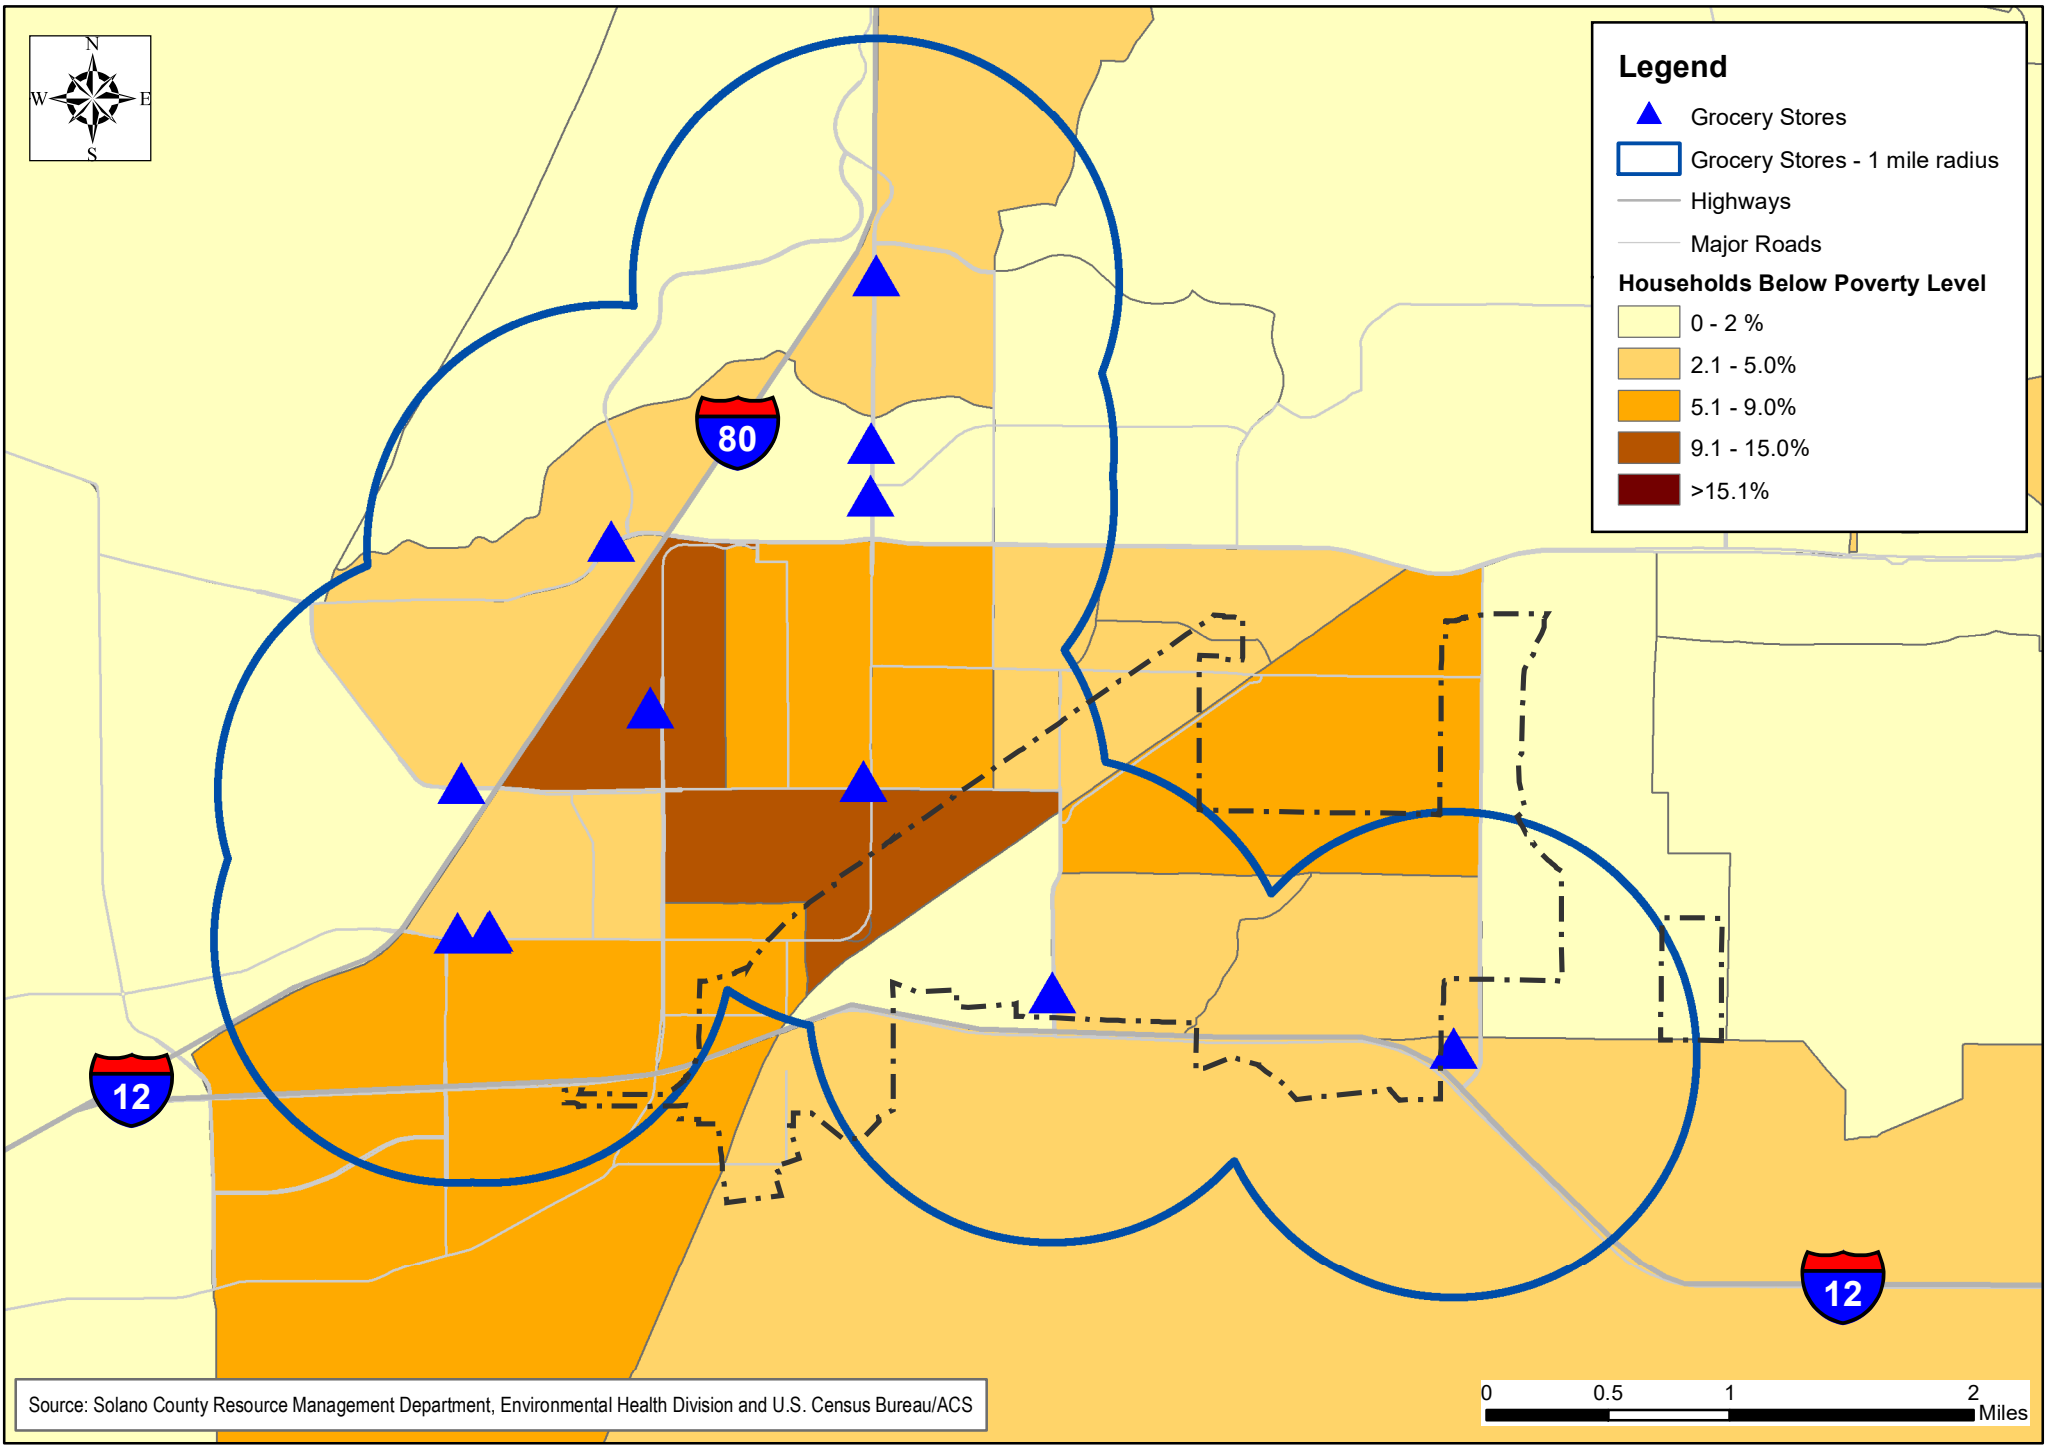

Legend

- Grocery Stores
- Grocery Stores - 1 mile radius
- Highways
- Major Roads
- Households Below Poverty Level**
 - 0 - 2 %
 - 2.1 - 5.0%
 - 5.1 - 9.0%
 - 9.1 - 15.0%
 - >15.1%

**Grocery Stores Location and Households Below Poverty Levels by Tracts
Suisun City**